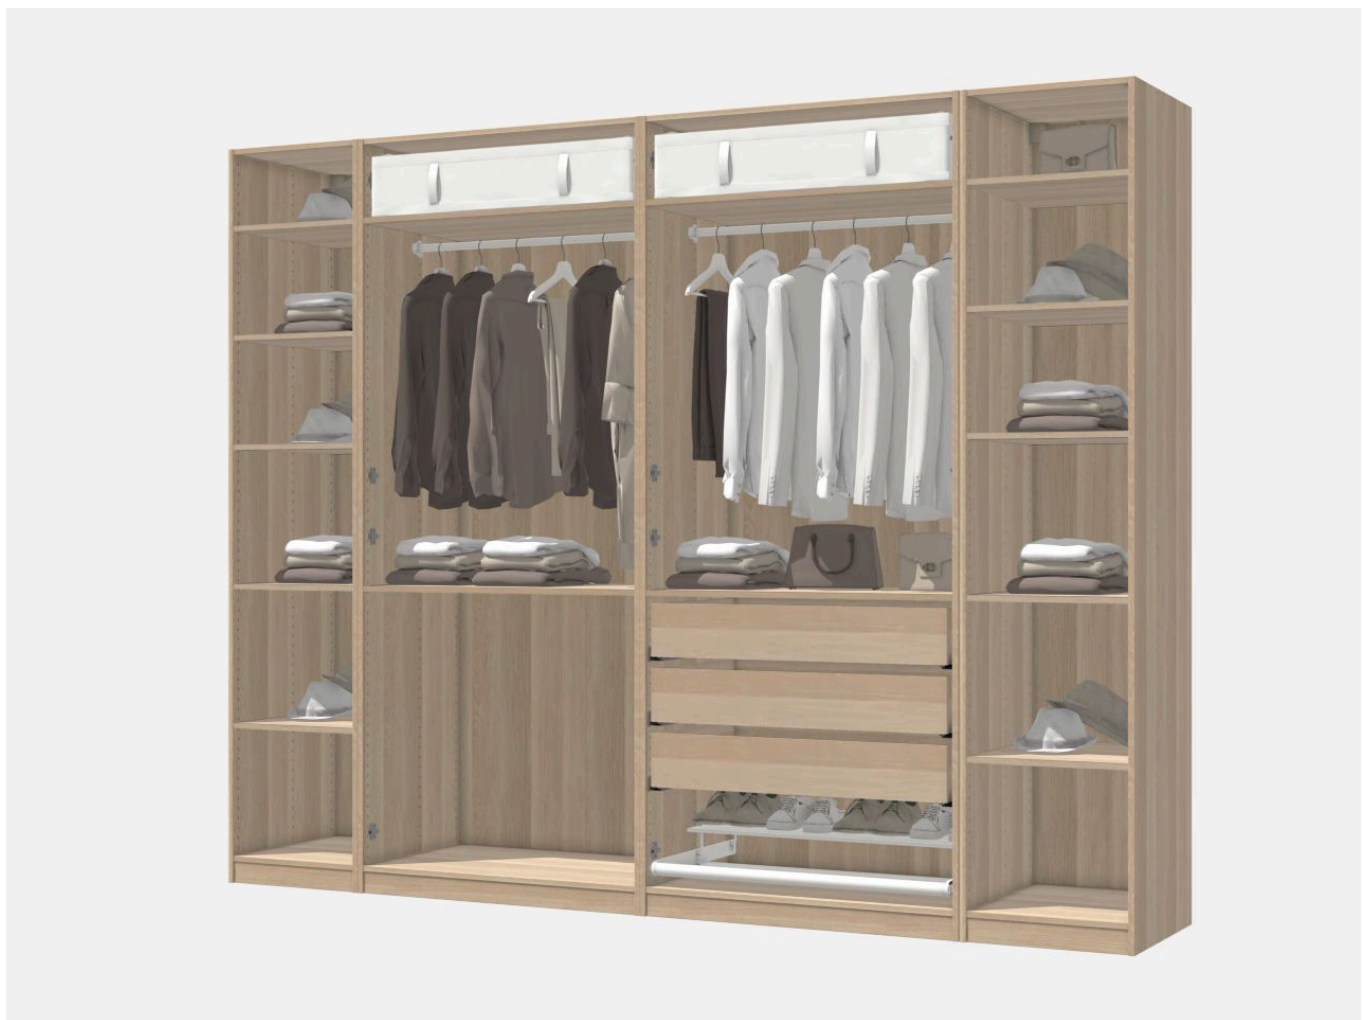

Your PAX design summary

300x60x236

New lower price

CHF 1'143.75

Previous price: CHF 1'155.75

Design code: **QQCJN2**

Scan the QR-code to get product list
in your mobile